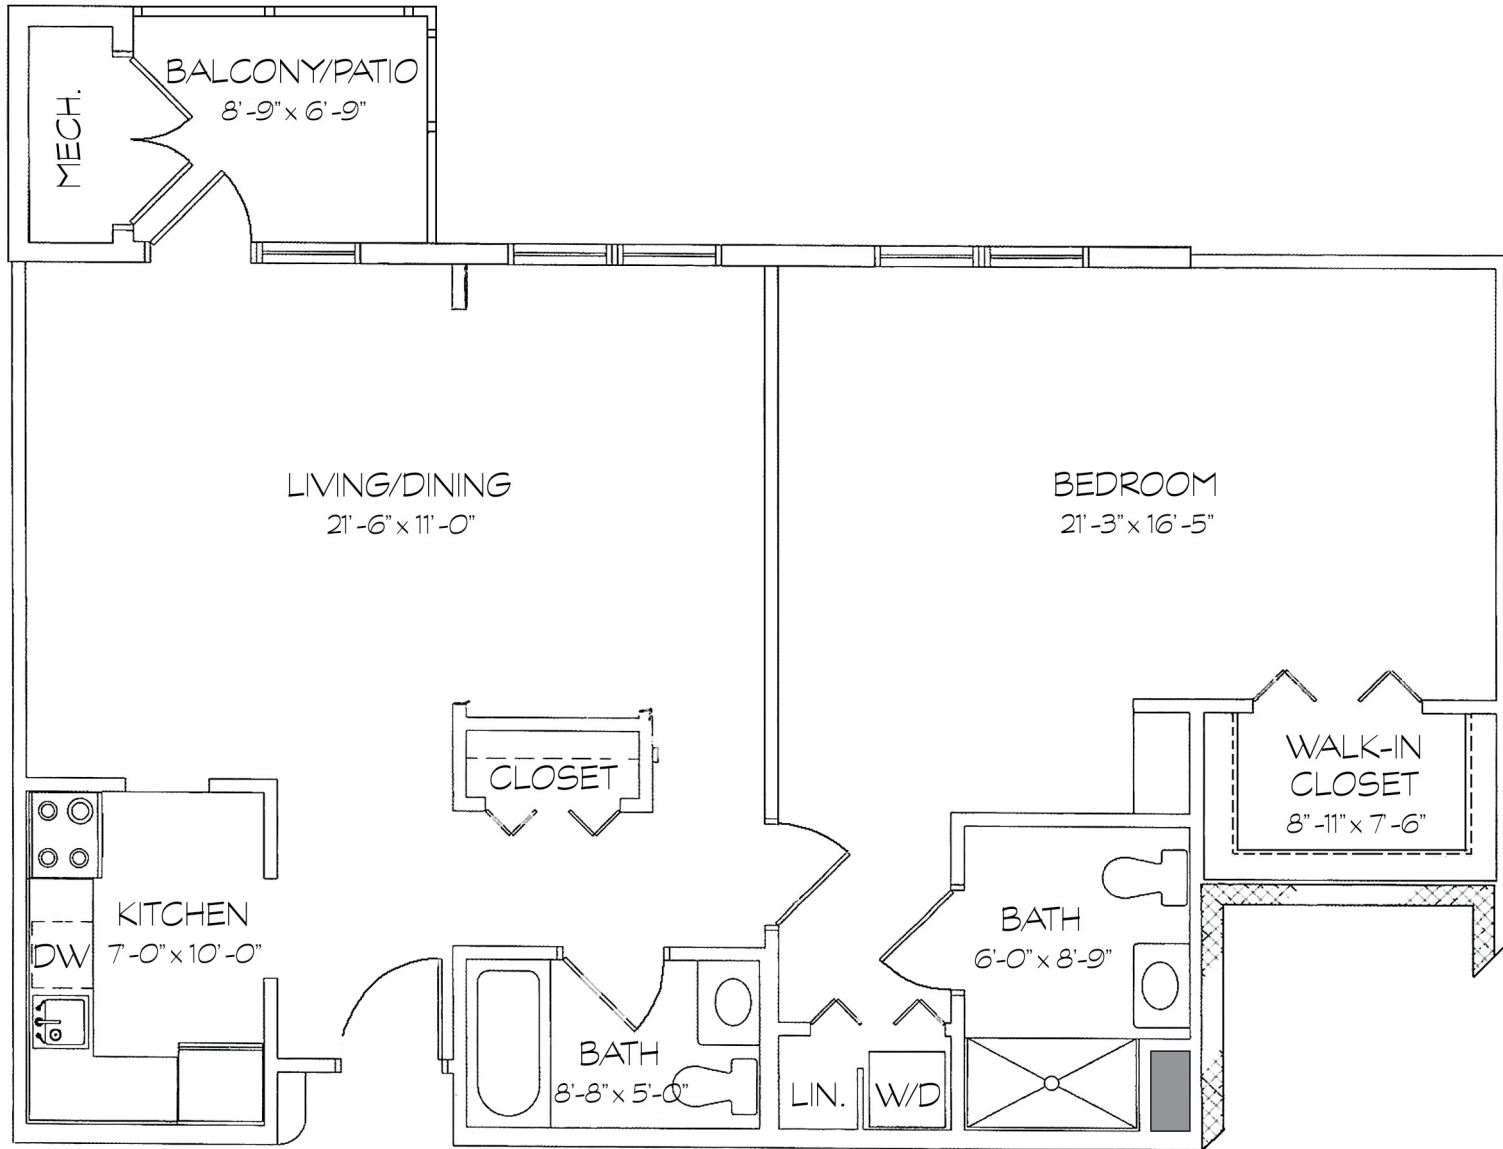

Hunter #119

One Bedroom deluxe - 1,061 square feet

Dimensions are approximate

livelife.